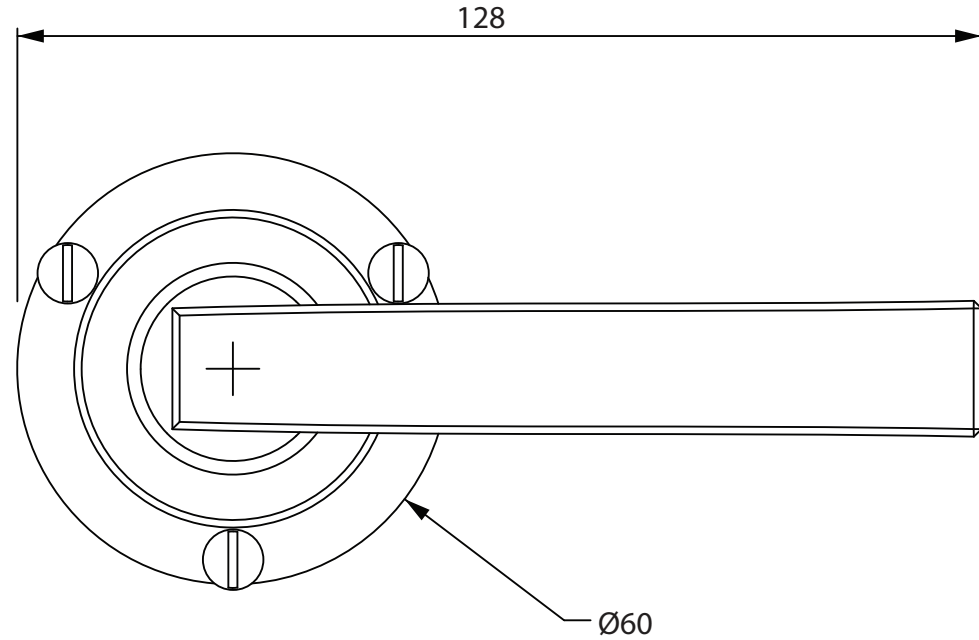

FB1120 & NFS627

ALL DIMENSIONS IN
MM UNLESS STATED

THE CONTENTS OF THIS DRAWING ARE COPYRIGHT AND SHOULD NOT
BE REPRODUCED WITHOUT THE PERMISSION OF DJH GROUP LTD.

					QTY	
		FOR ACTUAL COLOUR REFER TO MAIN WEB PAGE FOR THIS ITEM.	DESCRIPTION		DRG.	D. Urwin
			Arundel Door Lever - Round Rose		DATE	03/10/18
1	03/10/18	COLOUR HERE FOR DIMENSION PURPOSES ONLY.	LT REF.	H:\Finess & Stonebridge Handle Hardware/Stonebridge-CAD/ Dim Dwgs/pdf	SCALE	N/A
ISSUE	DATE		MATL.	Forged Steel	CODE	FB1120 & NFS627