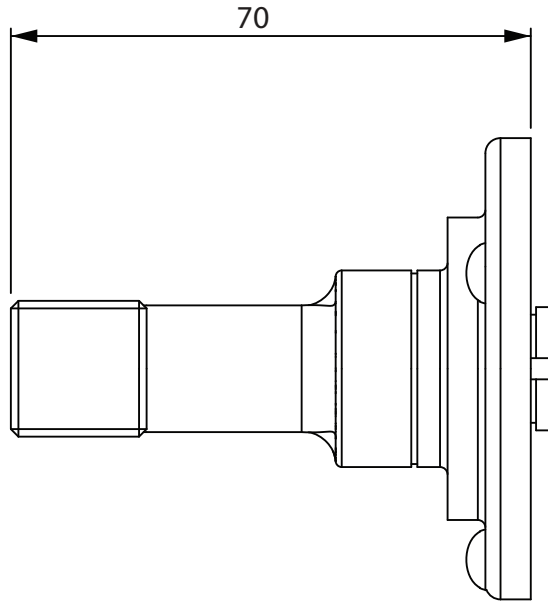

FB1120 & NFS627

ALL DIMENSIONS IN
MM UNLESS STATED

THE CONTENTS OF THIS DRAWING ARE COPYRIGHT AND SHOULD NOT
BE REPRODUCED WITHOUT THE PERMISSION OF DJH GROUP LTD.

					QTY	
		FOR ACTUAL COLOUR REFER TO MAIN WEB PAGE FOR THIS ITEM.	DESCRIPTION		DRG.	D. Urwin
			Arundel Door Lever - Round Rose		DATE	03/10/18
1	03/10/18	COLOUR HERE FOR DIMENSION PURPOSES ONLY.	LT REF.	H:\Finess & Stonebridge Handle Hardware/Stonebridge-CAD/ Dim Dwgs/pdf	SCALE	N/A
ISSUE	DATE		MATL.	Forged Steel	CODE	FB1120 & NFS627