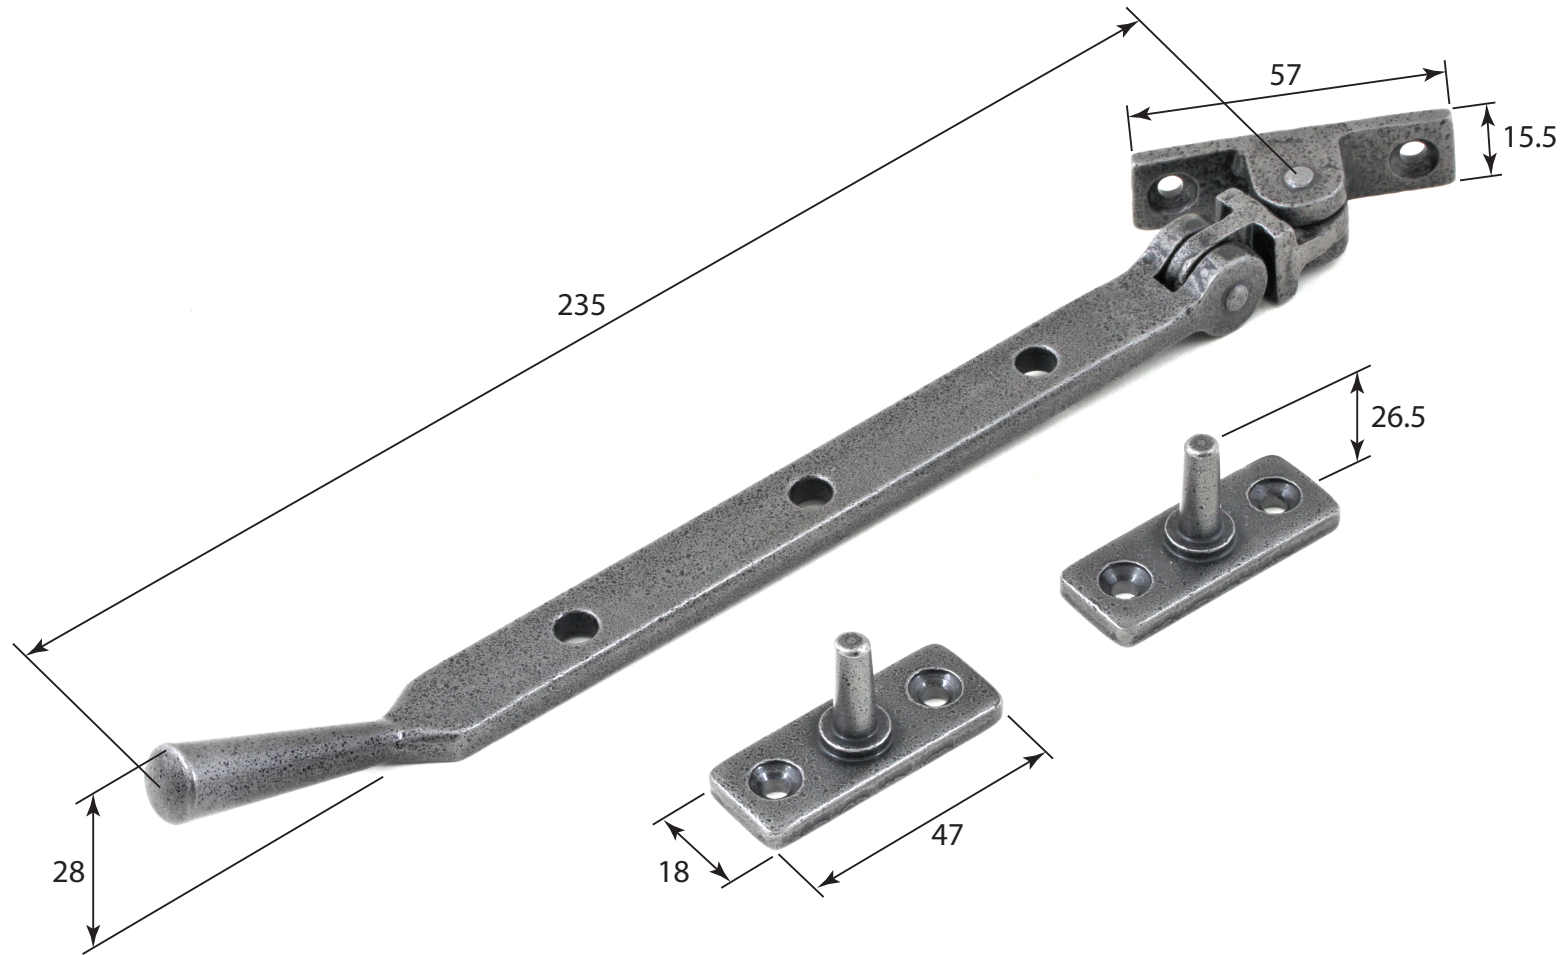

FB200 & SS800

ALL DIMENSIONS IN
MM UNLESS STATED

THE CONTENTS OF THIS DRAWING ARE COPYRIGHT AND SHOULD NOT
BE REPRODUCED WITHOUT THE PERMISSION OF DJH GROUP LTD

					QTY
		FOR ACTUAL COLOUR REFER TO MAIN WEB PAGE FOR THIS ITEM.	DESCRIPTION		D. Urwin
			Padstow Window Casement Stay		29/10/18
1	29/10/18	COLOUR HERE FOR DIMENSION PURPOSES ONLY.	LT REF.	H:\Finess & Stonebridge Handle Hardware/Stonebridge-CAD/ Dim Dwgs/pdf	N/A
ISSUE	DATE		MATL.	Forged Steel	CODE