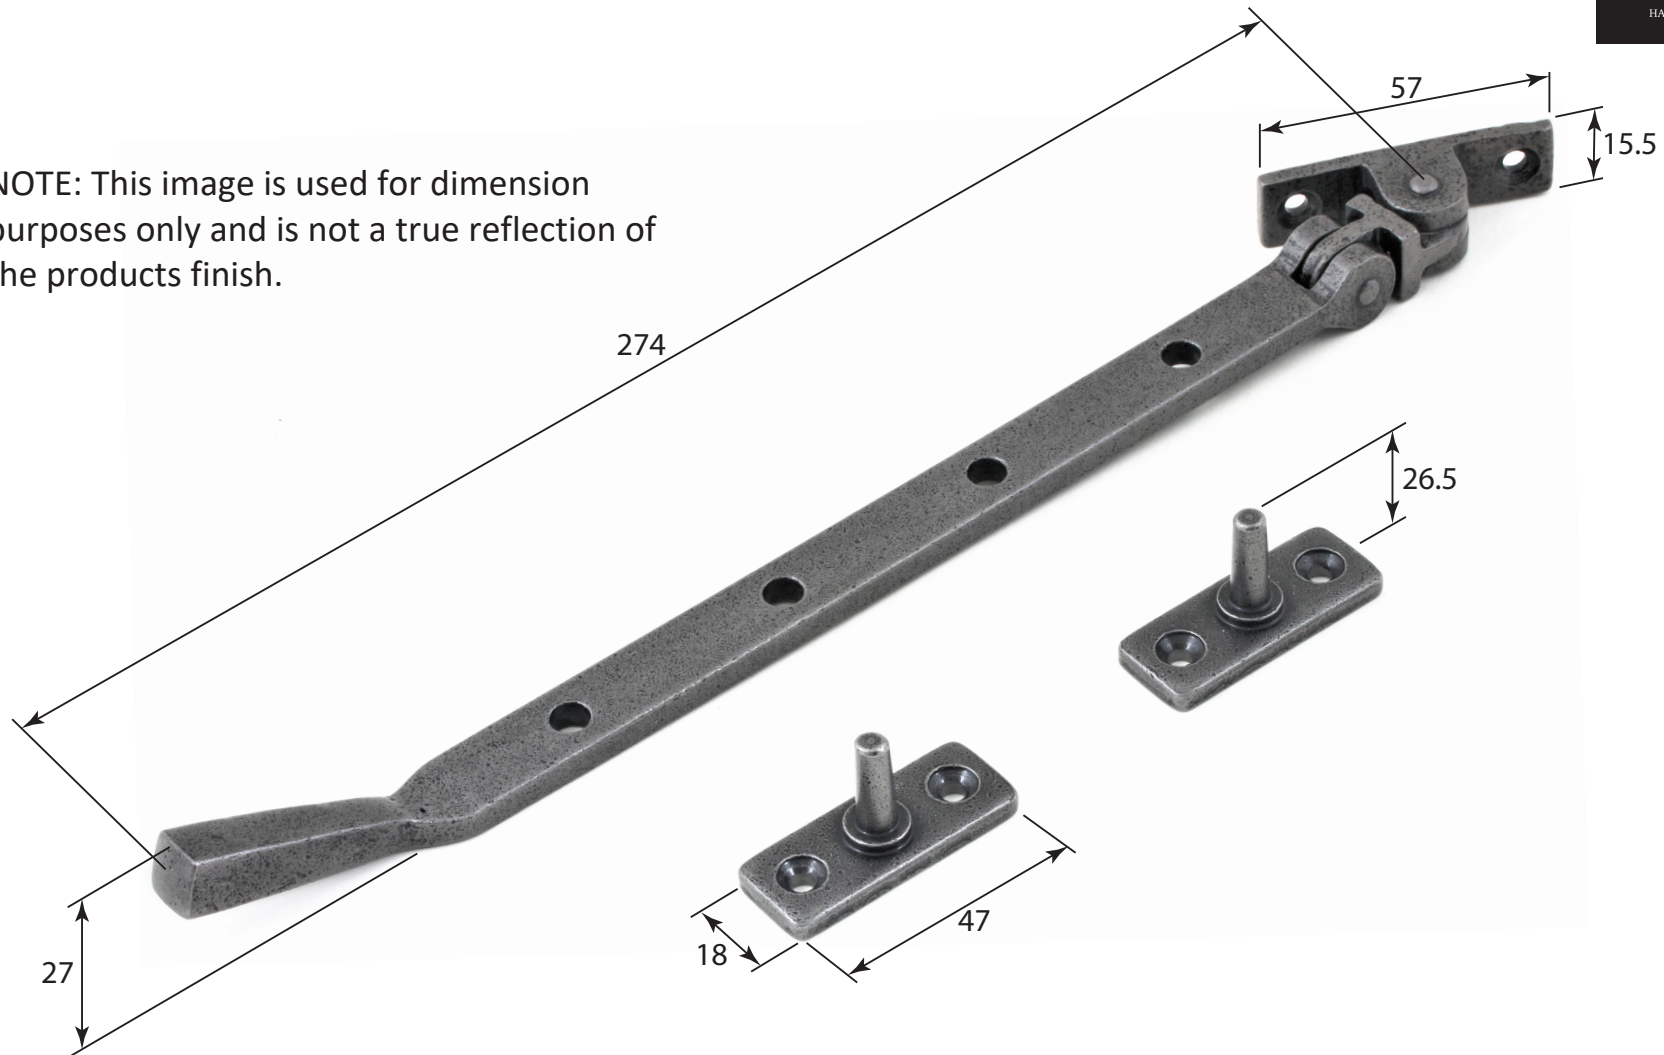

FB1136 & NFS822

ALL DIMENSIONS IN
MM UNLESS STATED

THE CONTENTS OF THIS DRAWING ARE COPYRIGHT AND SHOULD NOT
BE REPRODUCED WITHOUT THE PERMISSION OF DJH GROUP LTD

NOTE: This image is used for dimension purposes only and is not a true reflection of the products finish.

					QTY	
		FOR ACTUAL COLOUR REFER TO MAIN WEB PAGE FOR THIS ITEM.	DESCRIPTION		DRG.	D. Urwin
			Arundel Window Casement Stay		DATE	29/10/18
1	29/10/18	COLOUR HERE FOR DIMENSION PURPOSES ONLY.	LT REF.	H:\Finess & Stonebridge Handle Hardware/Stonebridge-CAD/ Dim Dwgs/pdf	SCALE	N/A
ISSUE	DATE		MATL.	Forged Steel	CODE	FB1136 & NFS822