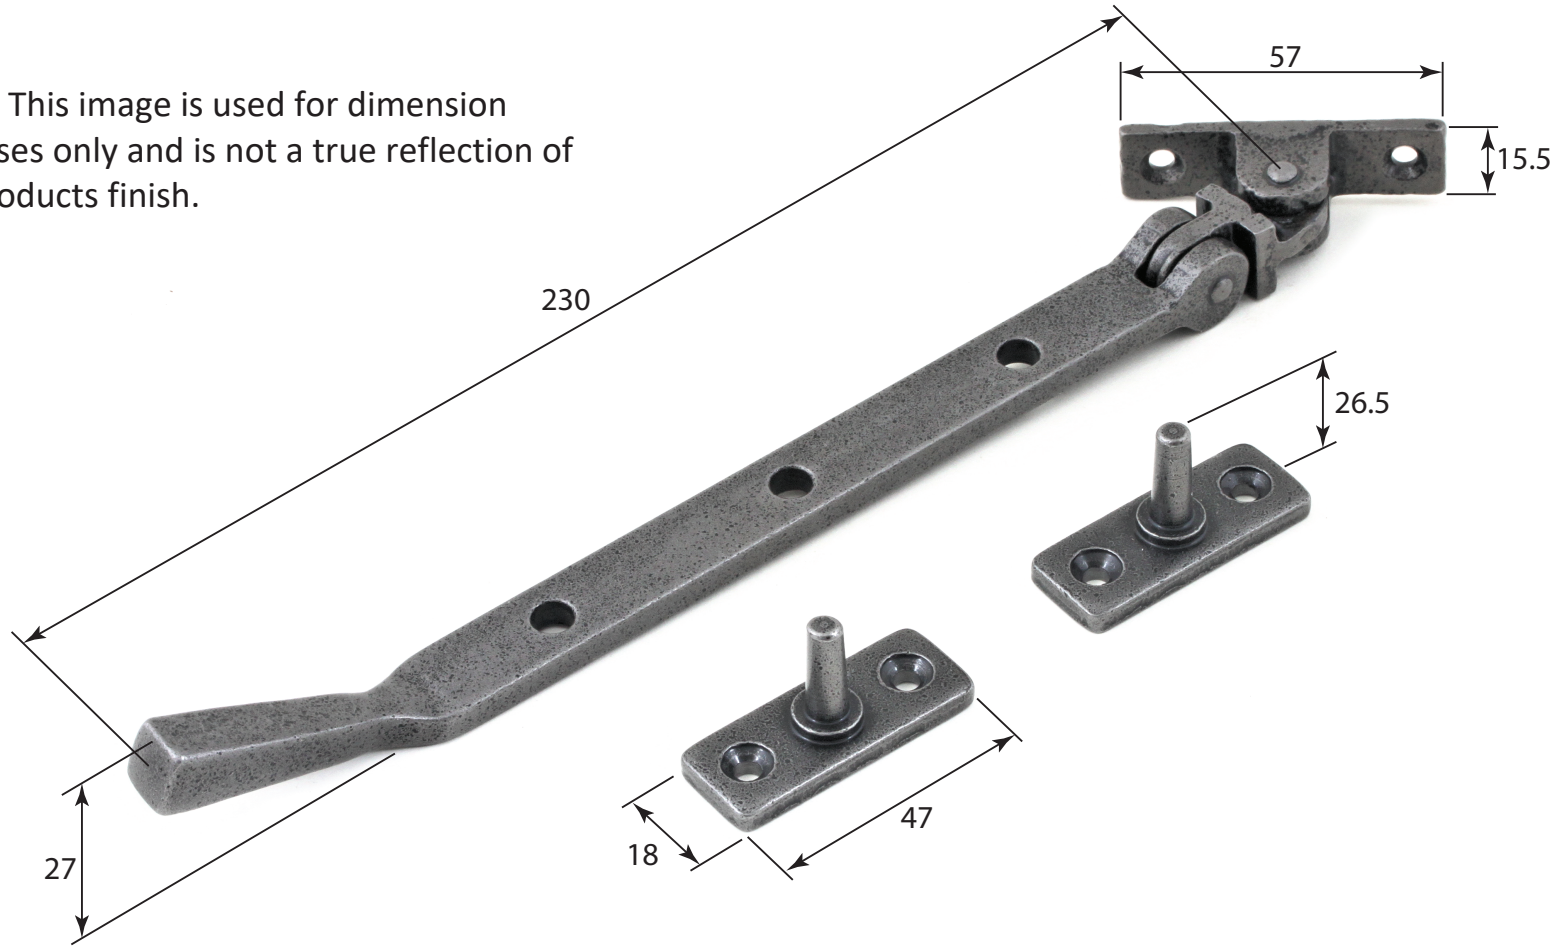

FB1135 & NFS821

ALL DIMENSIONS IN  
MM UNLESS STATED

THE CONTENTS OF THIS DRAWING ARE COPYRIGHT AND SHOULD NOT  
BE REPRODUCED WITHOUT THE PERMISSION OF DJH GROUP LTD

NOTE: This image is used for dimension purposes only and is not a true reflection of the products finish.

					QTY
		<b>FOR ACTUAL COLOUR REFER TO MAIN WEB PAGE FOR THIS ITEM.</b>	<b>DESCRIPTION</b>		D. Urwin
			Arundel Window Casement Stay		29/10/18
1	29/10/18	<b>COLOUR HERE FOR DIMENSION PURPOSES ONLY.</b>	<b>LT REF.</b>	H:\Finess & Stonebridge Handle Hardware\Stonebridge-CAD\ Dim Dwgs\pdf	N/A
<b>ISSUE</b>	<b>DATE</b>		<b>MATL.</b>	Forged Steel	<b>CODE</b>