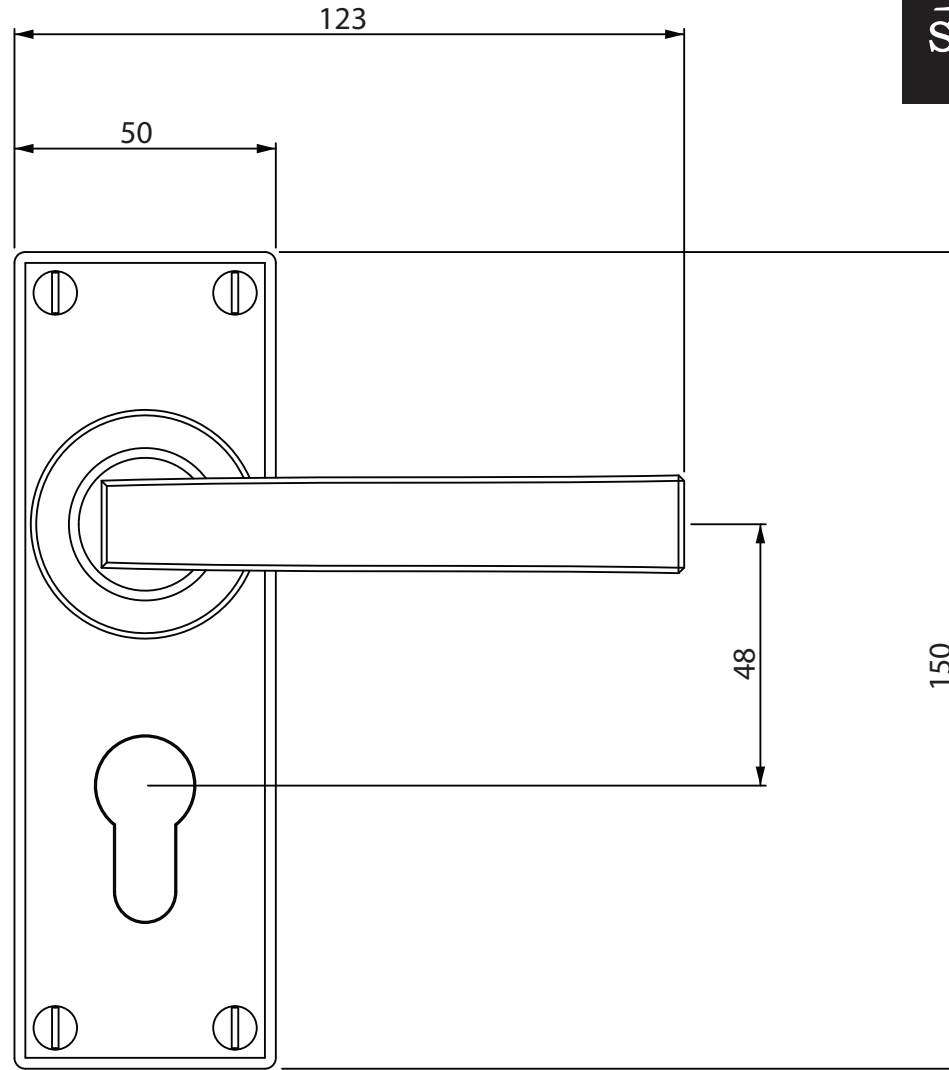

FB1129 & NFS635

ALL DIMENSIONS IN
MM UNLESS STATED

THE CONTENTS OF THIS DRAWING ARE COPYRIGHT AND SHOULD NOT
BE REPRODUCED WITHOUT THE PERMISSION OF DJH GROUP LTD.

					QTY	
		FOR ACTUAL COLOUR REFER TO MAIN WEB PAGE FOR THIS ITEM.	DESCRIPTION		DRG.	D. Urwin
			Arundel Door Lever - Euro Lock Backplate		DATE	03/10/18
1	03/10/18	COLOUR HERE FOR DIMENSION PURPOSES ONLY.	LT REF.	H:\Finess & Stonebridge Handle Hardware\Stonebridge-CAD\ Dim Dwgs/pdf	SCALE	N/A
ISSUE	DATE		MATL.	Forged Steel	CODE	FB1129 & NFS635