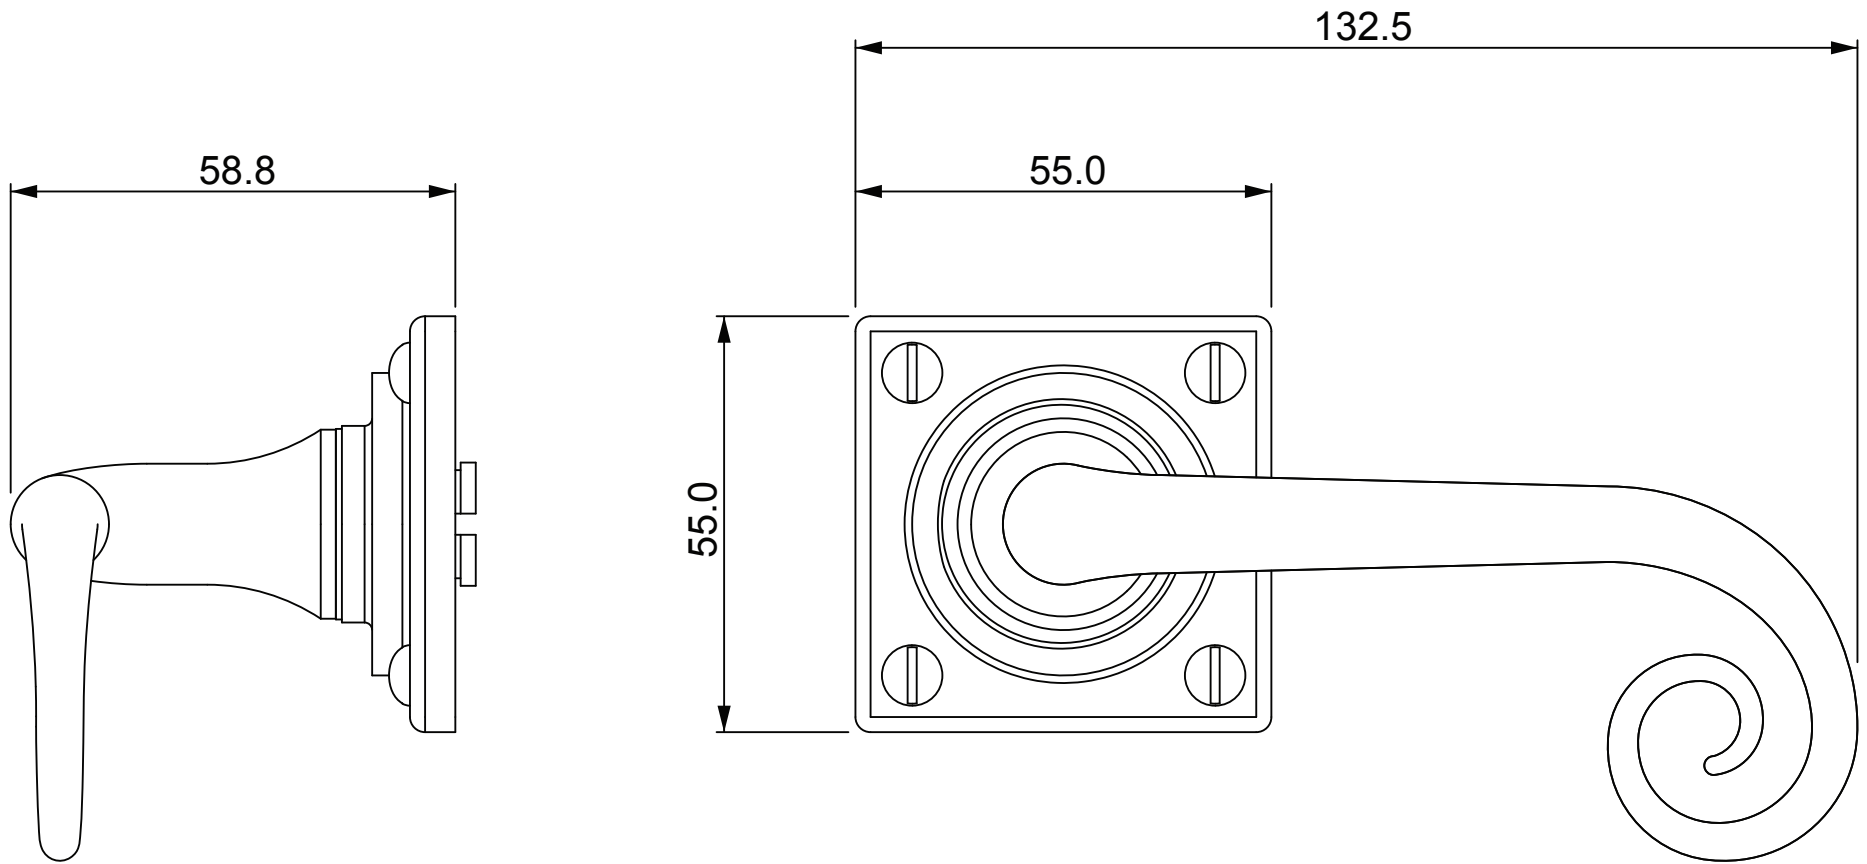

P/N. FB1069 & NFS1056 **ALL DIMENSIONS IN MM UNLESS STATED**  
 THE CONTENTS OF THIS DRAWING ARE COPYRIGHT AND SHOULD NOT BE REPRODUCED WITHOUT THE PERMISSION OF DJH ENGINEERING

						QTY
			<b>DESCRIPTION</b>		<b>DRG.</b>	D. Urwin
			Curl Door Lever - Square Rose		<b>DATE</b>	03/10/18
1	03/10/18		<b>LT REF.</b>	H:\Finess & Stonebridge Handle Hardware\Stonebridge-CAD\ Dim Dwgs\FB1069.pdf	<b>SCALE</b>	N/A
<b>ISSUE</b>	<b>DATE</b>	<b>REVISION</b>	<b>MATL.</b>	Forged Steel	<b>CODE</b>	FB1069 & NFS1056