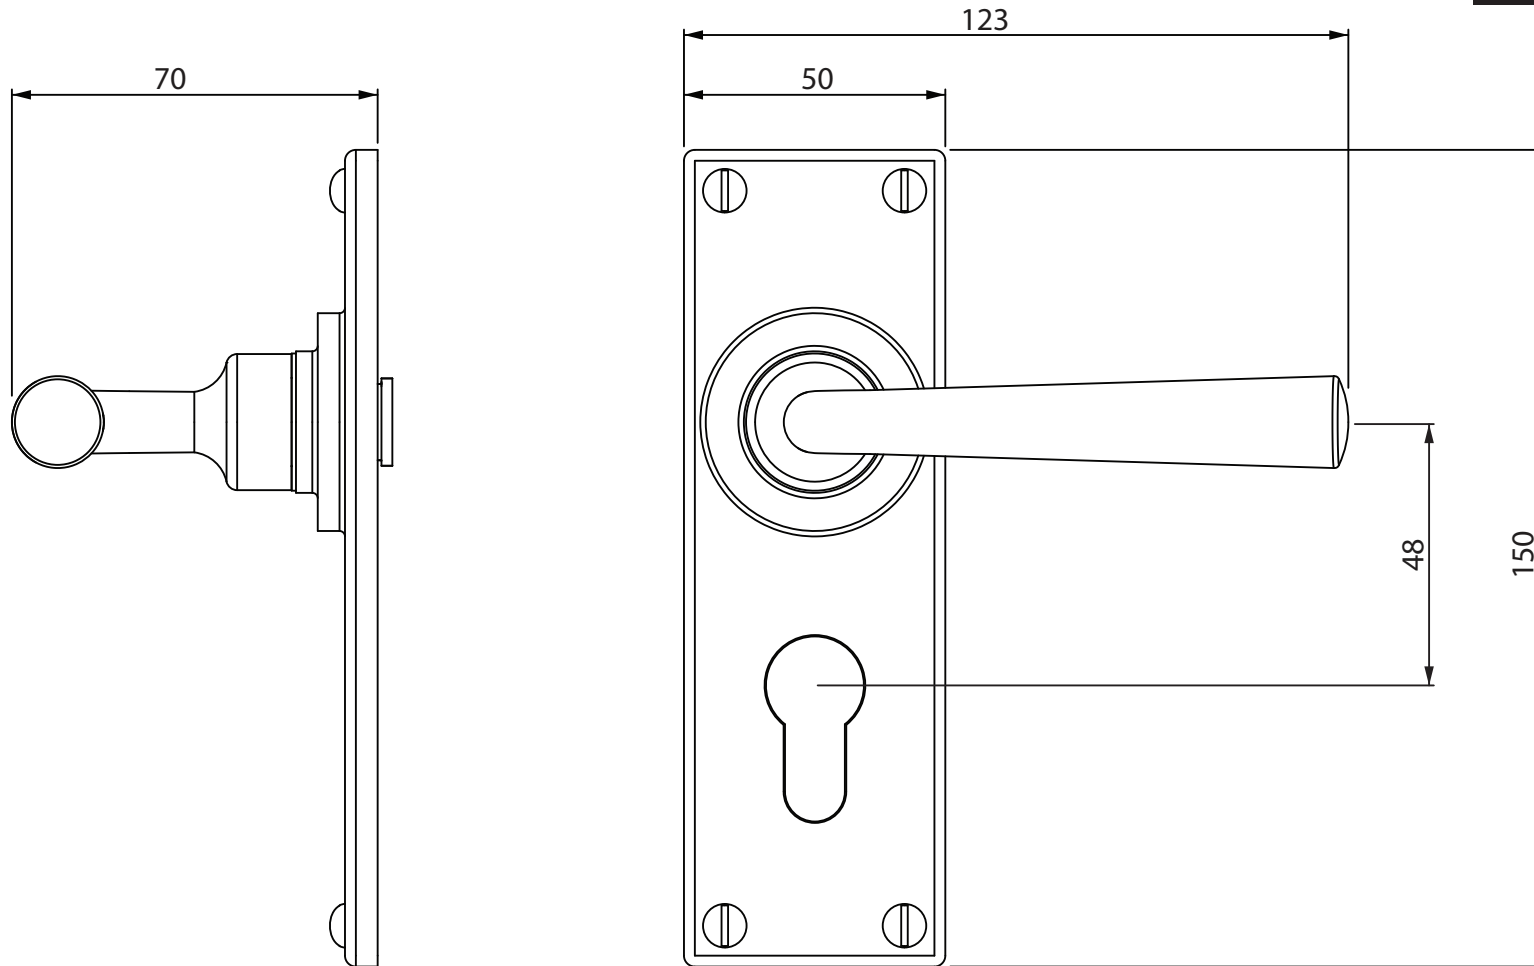

P/N FB009 & NFS608

**ALL DIMENSIONS IN
MM UNLESS STATED**

THE CONTENTS OF THIS DRAWING ARE COPYRIGHT AND SHOULD NOT BE
REPRODUCED WITHOUT THE PERMISSION OF DJH ENGINEERING

					QTY	
		FOR ACTUAL COLOUR REFER TO MAIN WEB PAGE FOR THIS ITEM.	DESCRIPTION		DRG.	D. Urwin
			Padstow Door Lever - Euro Lock Backplate		DATE	03/10/18
1	03/10/18	COLOUR HERE FOR DIMENSION PURPOSES ONLY.	LT REF.	H:\Finess & Stonebridge Handle Hardware\Stonebridge-CAD\ Dim Dwgs\pdf	SCALE	N/A
ISSUE	DATE		MATL.	Forged Steel	CODE	FB009 & NFS608