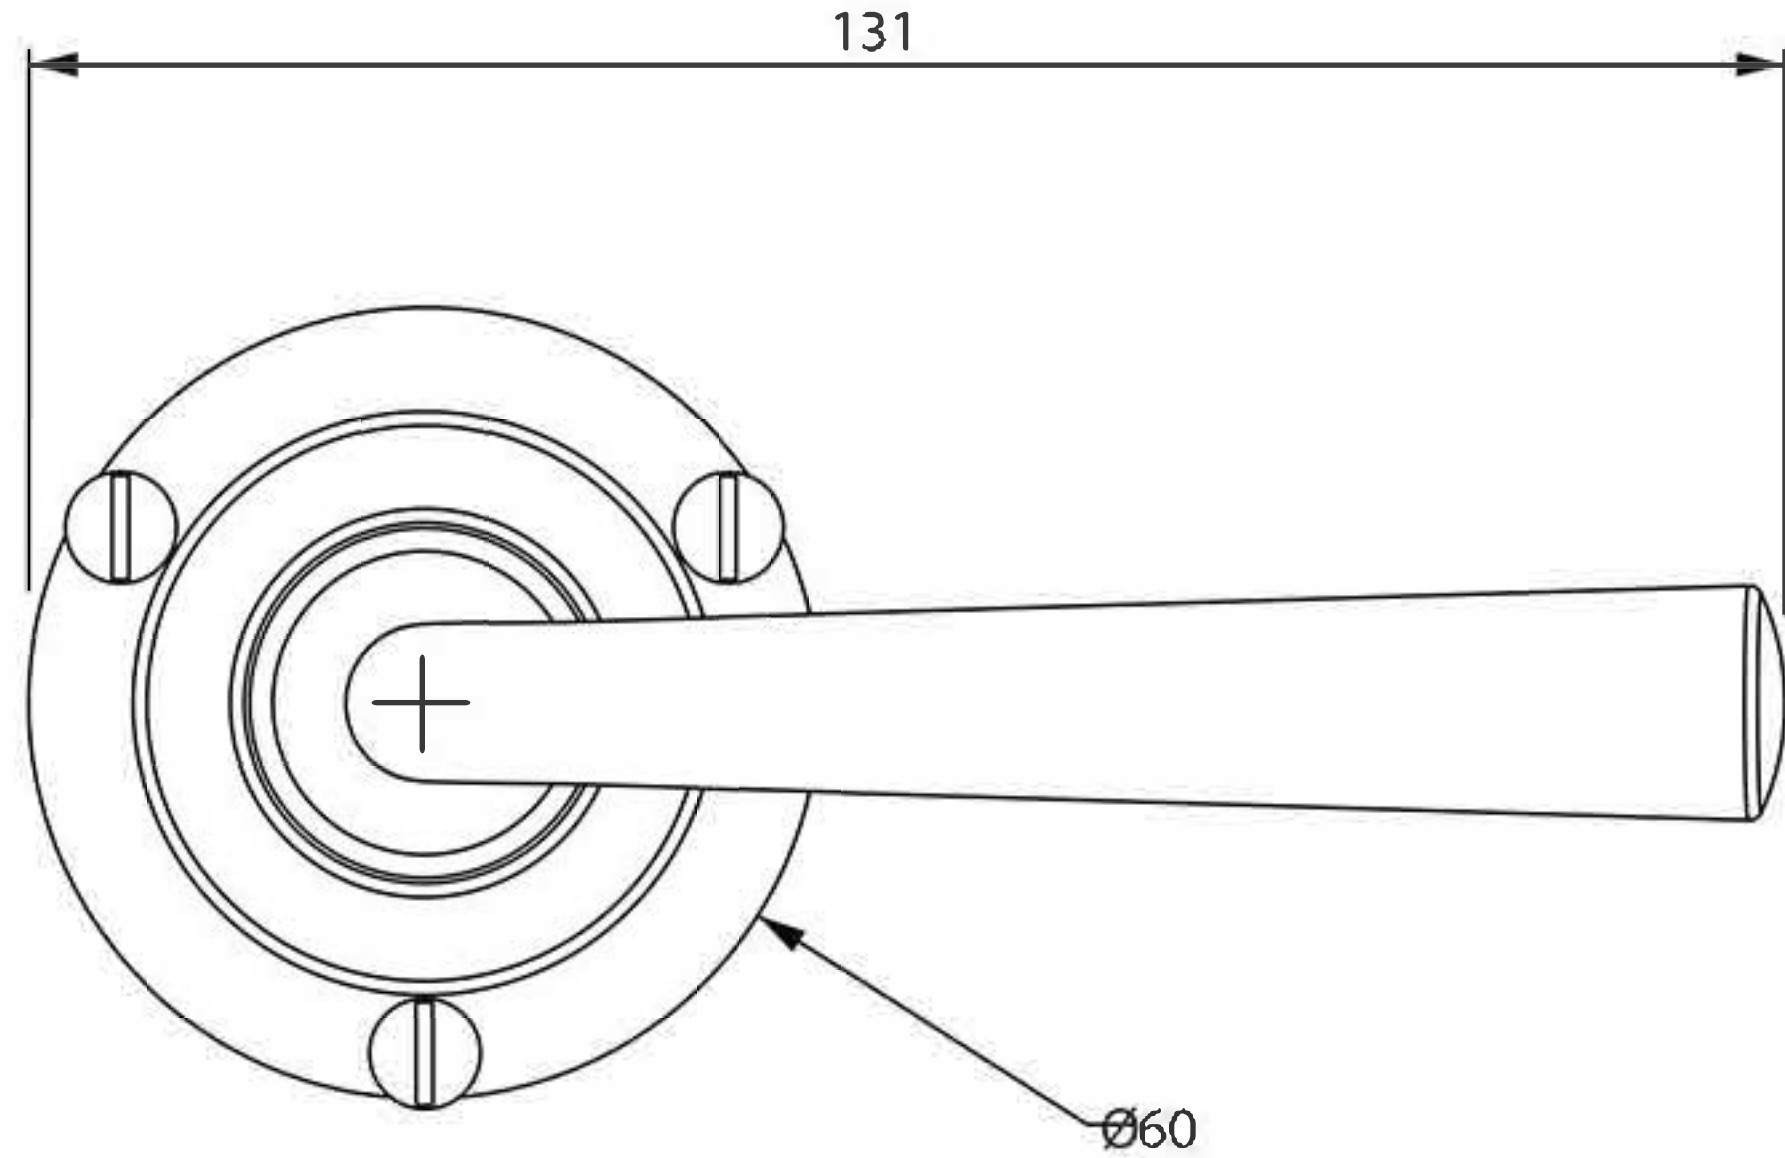

P/N. FB001 & NFS600

ALL DIMENSIONS IN  
MM UNLESS STATED

THE CONTENTS OF THIS DRAWING ARE COPYRIGHT AND SHOULD NOT BE  
REPRODUCED WITHOUT THE PERMISSION OF DJH ENGINEERING

				DESCRIPTION		DRG.	QTY
			Padstow Door Lever - Round Rose			D. Urwin	
			LT REF.		H:\Finiss & Stonebridge Handle Hardware\Stonebridge-CAD\Dim Dwg's\SB-L-PAD-001.pdf	DATE	03/10/18
1	03/10/18		MATL.		Forged Steel	SCALE	N/A
<b>ISSUE</b>	<b>DATE</b>	<b>REVISION</b>				<b>CODE</b>	FB001 & NFS600