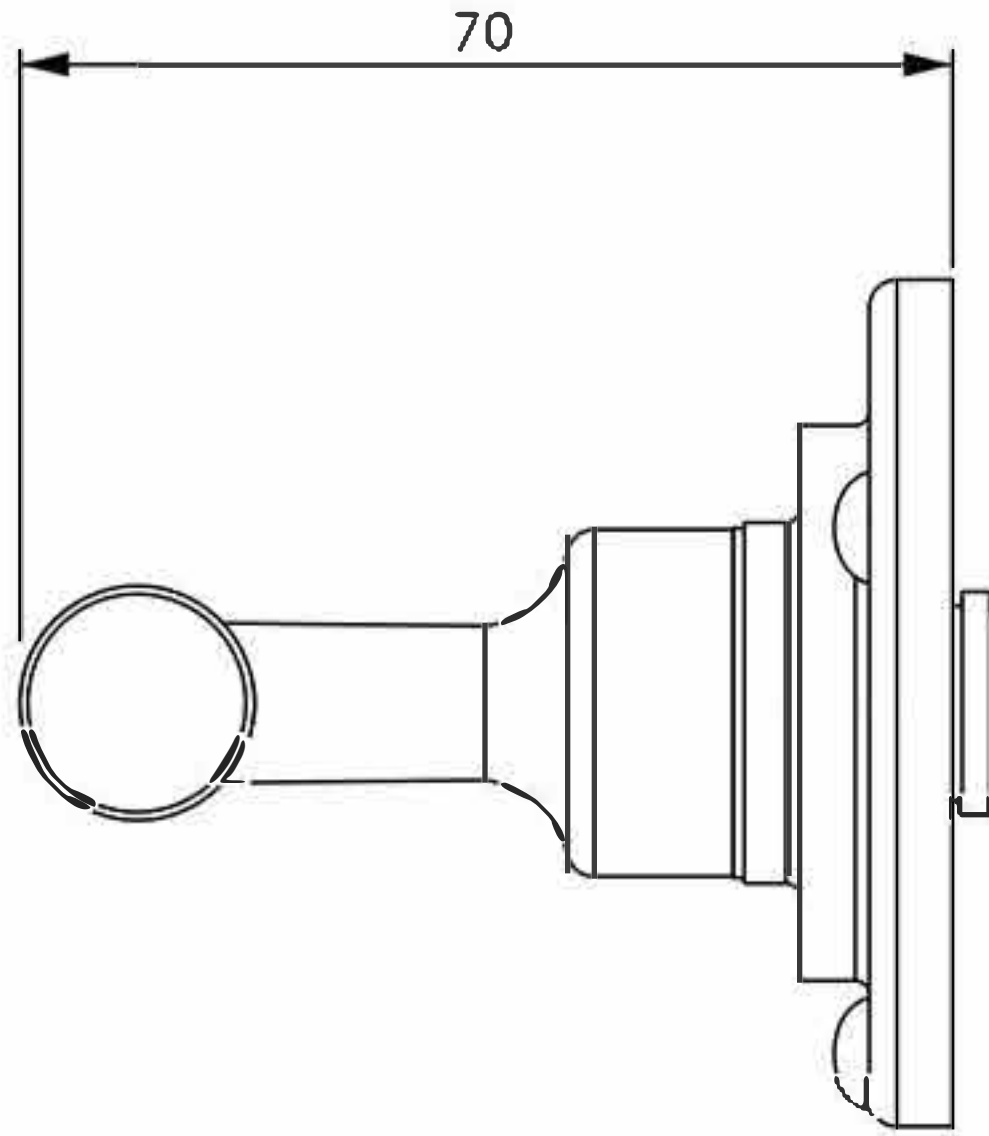

P/N. FB001 & NFS600

ALL DIMENSIONS IN  
MM UNLESS STATED

THE CONTENTS OF THIS DRAWING ARE COPYRIGHT AND SHOULD NOT BE  
REPRODUCED WITHOUT THE PERMISSION OF DJH ENGINEERING

				DESCRIPTION		DRG.	QTY
			Padstow Door Lever - Round Rose			D. Urwin	
			LT REF.		H:\Finiss & Stonebridge Handle Hardware\Stonebridge-CAD\Dim Dwg's\SB-L-PAD-001.pdf	DATE	03/10/18
1	03/10/18		MATL.		Forged Steel	SCALE	N/A
<b>ISSUE</b>	<b>DATE</b>	<b>REVISION</b>				<b>CODE</b>	FB001 & NFS600