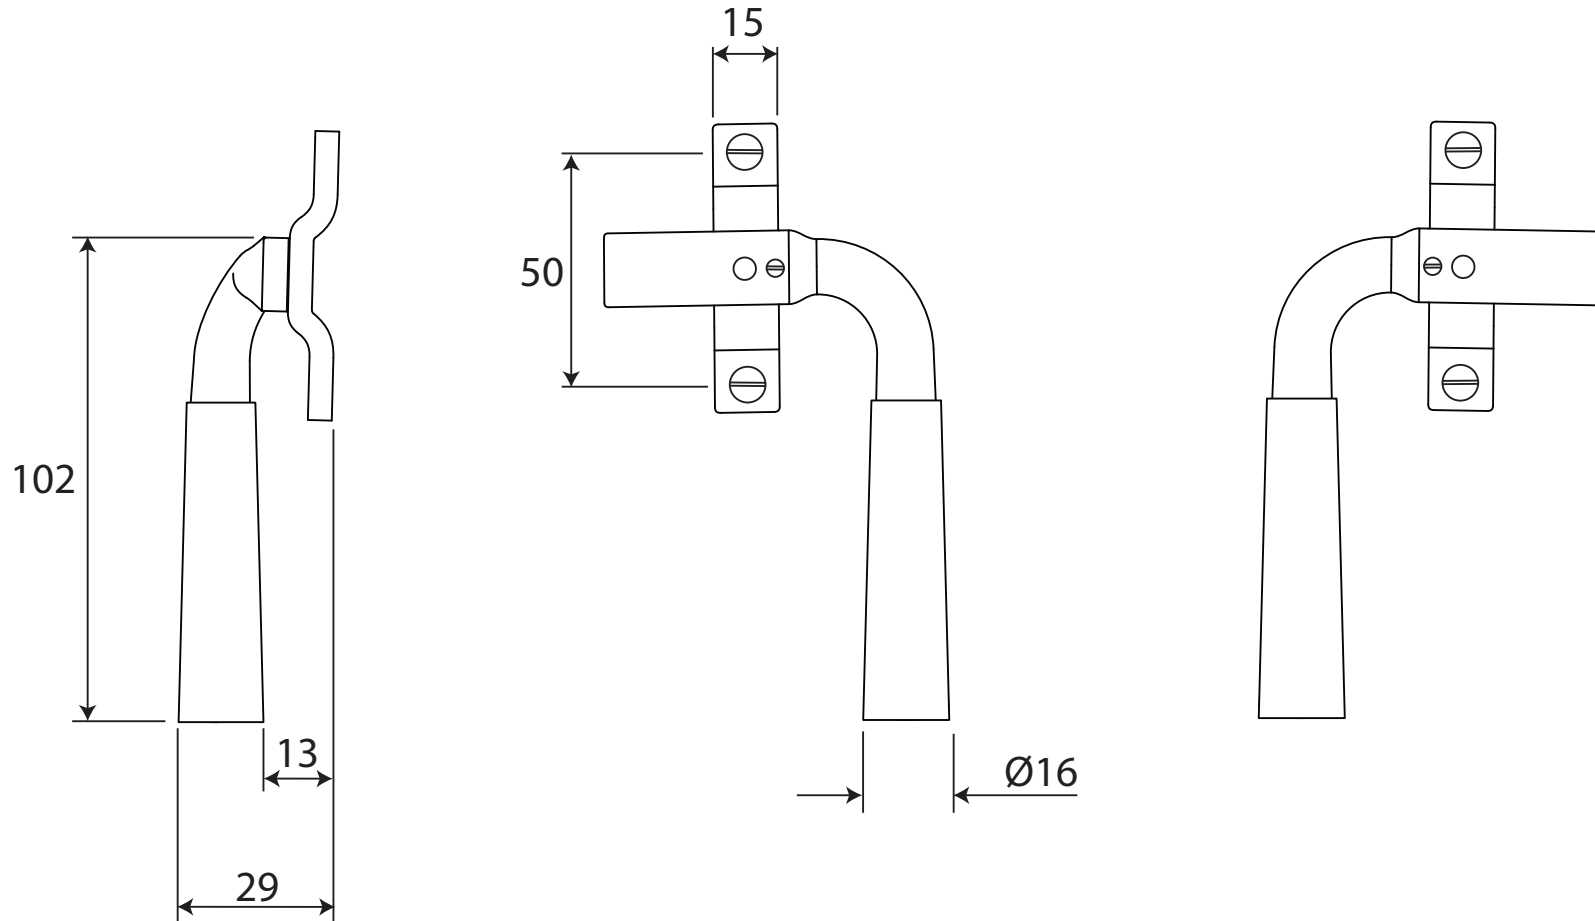

FB1133, FB1134,
SS810, SS811

ALL DIMENSIONS IN
MM UNLESS STATED

THE CONTENTS OF THIS DRAWING ARE COPYRIGHT AND SHOULD NOT
BE REPRODUCED WITHOUT THE PERMISSION OF DJH GROUP LTD

					QTY	
		FOR ACTUAL COLOUR REFER TO MAIN WEB PAGE FOR THIS ITEM.	DESCRIPTION		DRG.	D. Urwin
			Cotswold Casement Fastener		DATE	18/10/18
1	18/10/18	COLOUR HERE FOR DIMENSION PURPOSES ONLY.	LT REF.	H:\Finess & Stonebridge Handle Hardware\Stonebridge-CAD\ Dim Dwgs//.pdf	SCALE	N/A
ISSUE	DATE		MATL.	Forged Steel	CODE	FB1133, FB1134, SS810, SS811