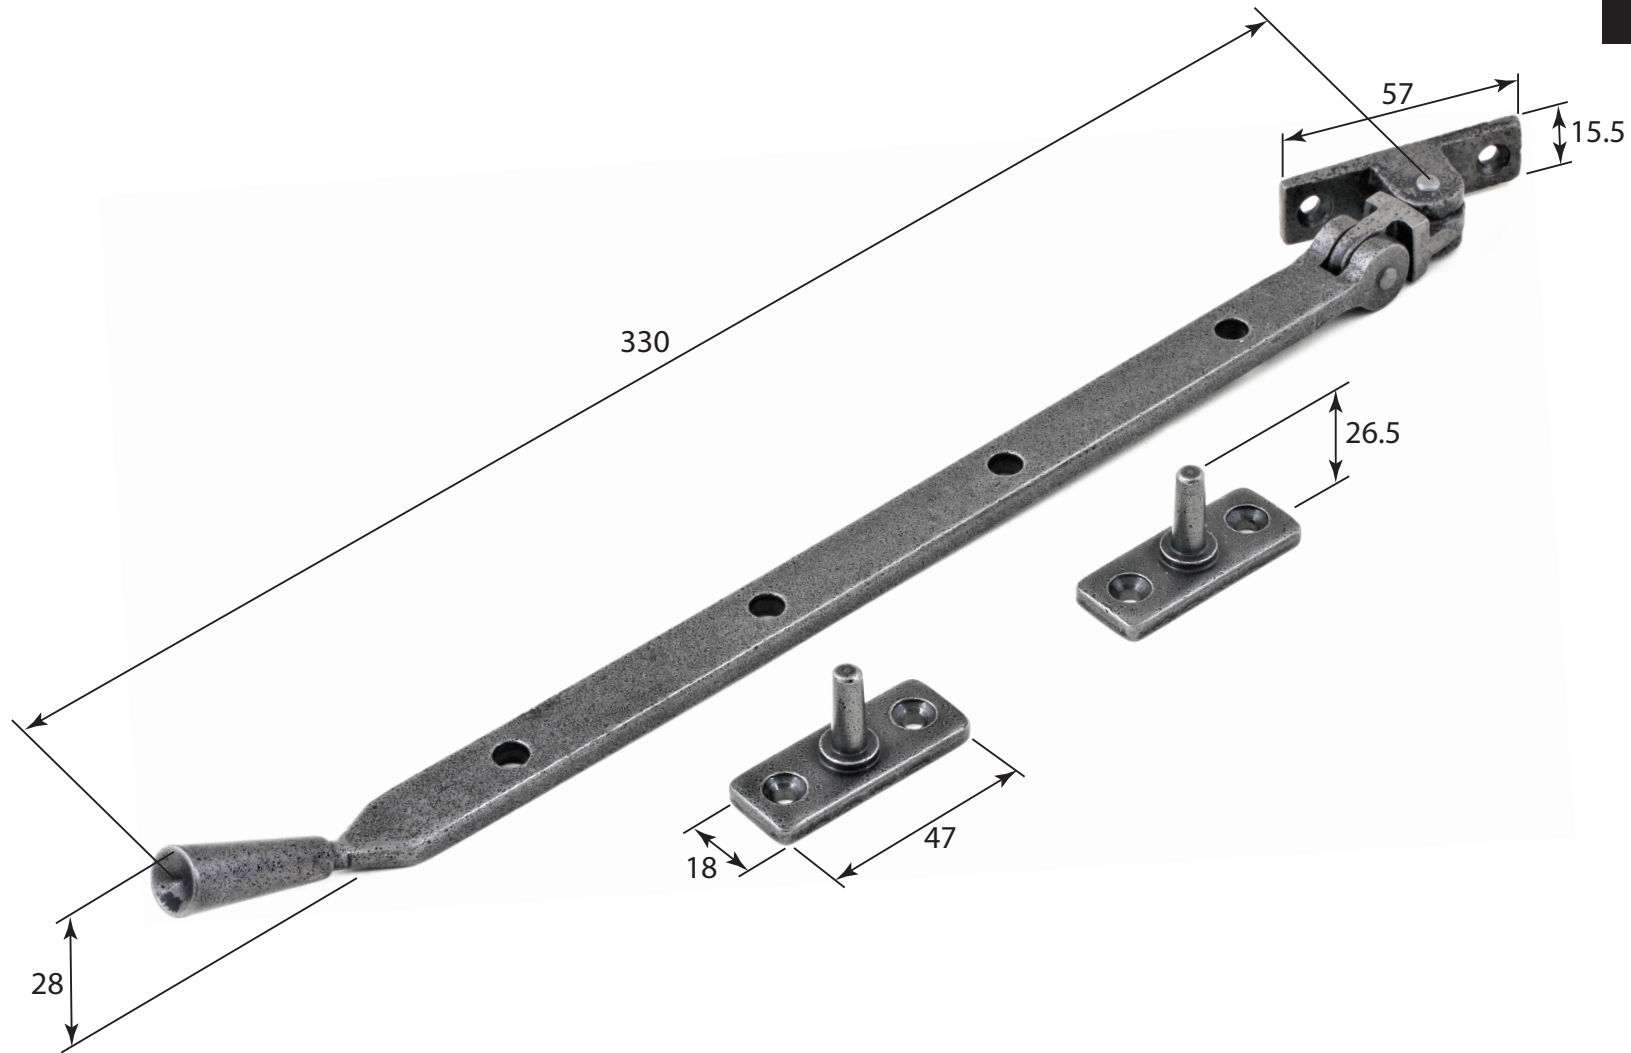

FB1132 & SS809

ALL DIMENSIONS IN
MM UNLESS STATED

THE CONTENTS OF THIS DRAWING ARE COPYRIGHT AND SHOULD NOT
BE REPRODUCED WITHOUT THE PERMISSION OF DJH GROUP LTD

| | | | | | QTY |
|--------------|-------------|--|-------------------------------|---|----------------|
| | | FOR ACTUAL COLOUR REFER TO MAIN WEB PAGE FOR THIS ITEM. | DESCRIPTION | | DRG. |
| | | | Cotswold Window Casement Stay | | DATE |
| 1 | 29/10/18 | COLOUR HERE FOR DIMENSION | LT REF. | H:\Finess & Stonebridge Handle Hardware/Stonebridge-CAD/ Dim Dwgs/pdf | SCALE |
| ISSUE | DATE | PURPOSES ONLY. | MATL. | Forged Steel | CODE |
| | | | | | N/A |
| | | | | | FB1132 & SS809 |