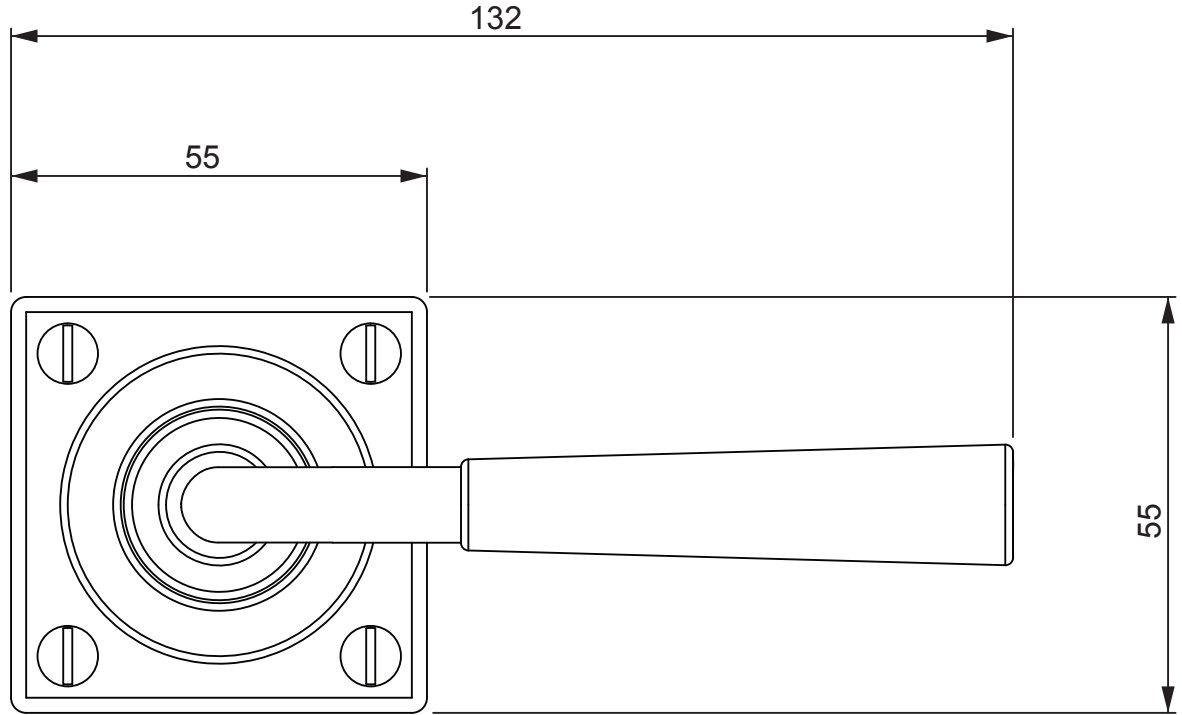

FB1111 & SS610

ALL DIMENSIONS IN
MM UNLESS STATED

THE CONTENTS OF THIS DRAWING ARE COPYRIGHT AND SHOULD NOT
BE REPRODUCED WITHOUT THE PERMISSION OF DJH GROUP LTD.

					QTY	
		FOR ACTUAL COLOUR REFER TO MAIN WEB PAGE FOR THIS ITEM.	DESCRIPTION		DRG.	D. Urwin
			Cotswold Door Lever - Square Rose		DATE	03/10/18
1	03/10/18	COLOUR HERE FOR DIMENSION PURPOSES ONLY.	LT REF.	H:\Finess & Stonebridge Handle Hardware/Stonebridge-CAD/ Dim Dwgs/.pdf	SCALE	N/A
ISSUE	DATE		MATL.	Forged Steel	CODE	FB1111 & SS610