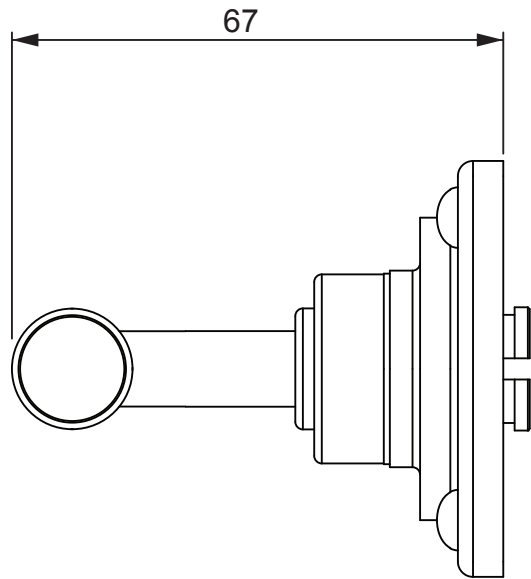

FB1111 & SS610

ALL DIMENSIONS IN
MM UNLESS STATED

THE CONTENTS OF THIS DRAWING ARE COPYRIGHT AND SHOULD NOT
BE REPRODUCED WITHOUT THE PERMISSION OF DJH GROUP LTD.

					QTY	
		FOR ACTUAL COLOUR REFER TO MAIN WEB PAGE FOR THIS ITEM.	DESCRIPTION		DRG.	D. Urwin
			Cotswold Door Lever - Square Rose		DATE	03/10/18
1	03/10/18	COLOUR HERE FOR DIMENSION PURPOSES ONLY.	LT REF.	H:\Finess & Stonebridge Handle Hardware/Stonebridge-CAD/ Dim Dwgs/.pdf	SCALE	N/A
ISSUE	DATE		MATL.	Forged Steel	CODE	FB1111 & SS610