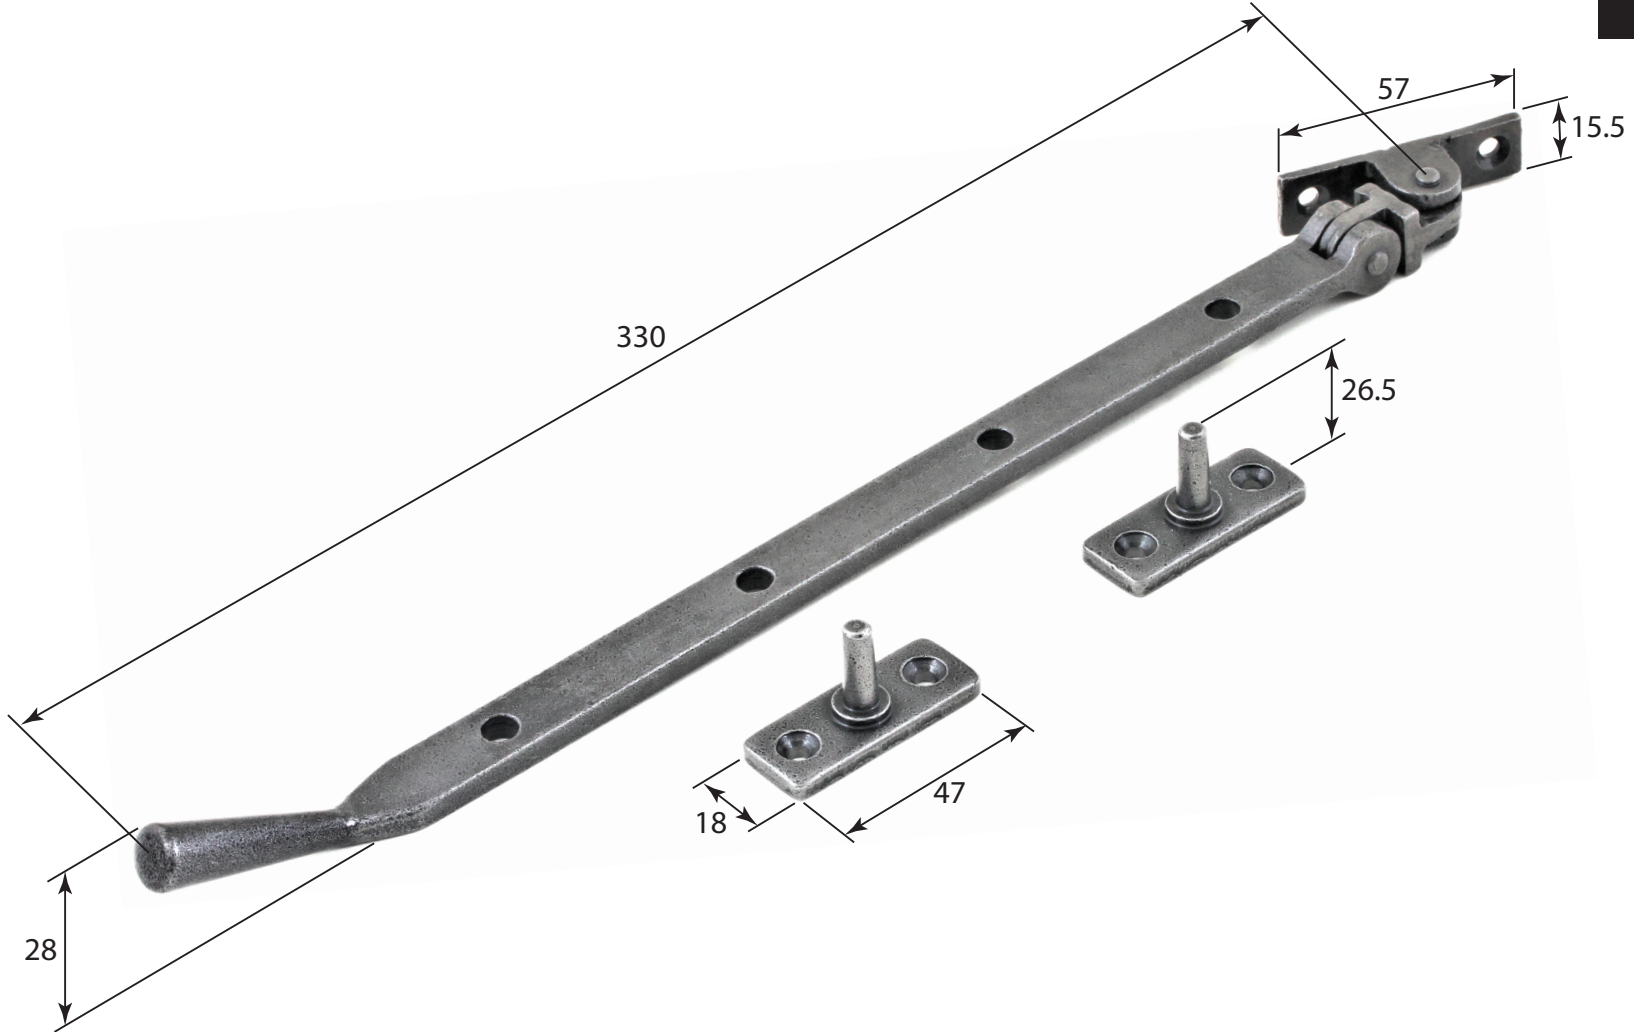

Stonebridge 12"
Casement Stay.

**ALL DIMENSIONS IN
MM UNLESS STATED**

THE CONTENTS OF THIS DRAWING ARE COPYRIGHT AND SHOULD NOT
BE REPRODUCED WITHOUT THE PERMISSION OF DJH GROUP LTD.

					QTY
		FOR ACTUAL COLOUR REFER TO MAIN WEB PAGE FOR THIS ITEM.	DESCRIPTION		DRG.
			Stonebridge 12" Window Casement Stay (Padstow).		DATE
1	29/10/18	COLOUR HERE FOR DIMENSION PURPOSES ONLY.	LT REF.	H:\Finess & Stonebridge Handle Hardware/Stonebridge-CAD/ Dim Dwgs/pdf	SCALE
ISSUE	DATE		MATL.	Forged Steel (flat black & satin steel)	CODE
					12" Casement Stay