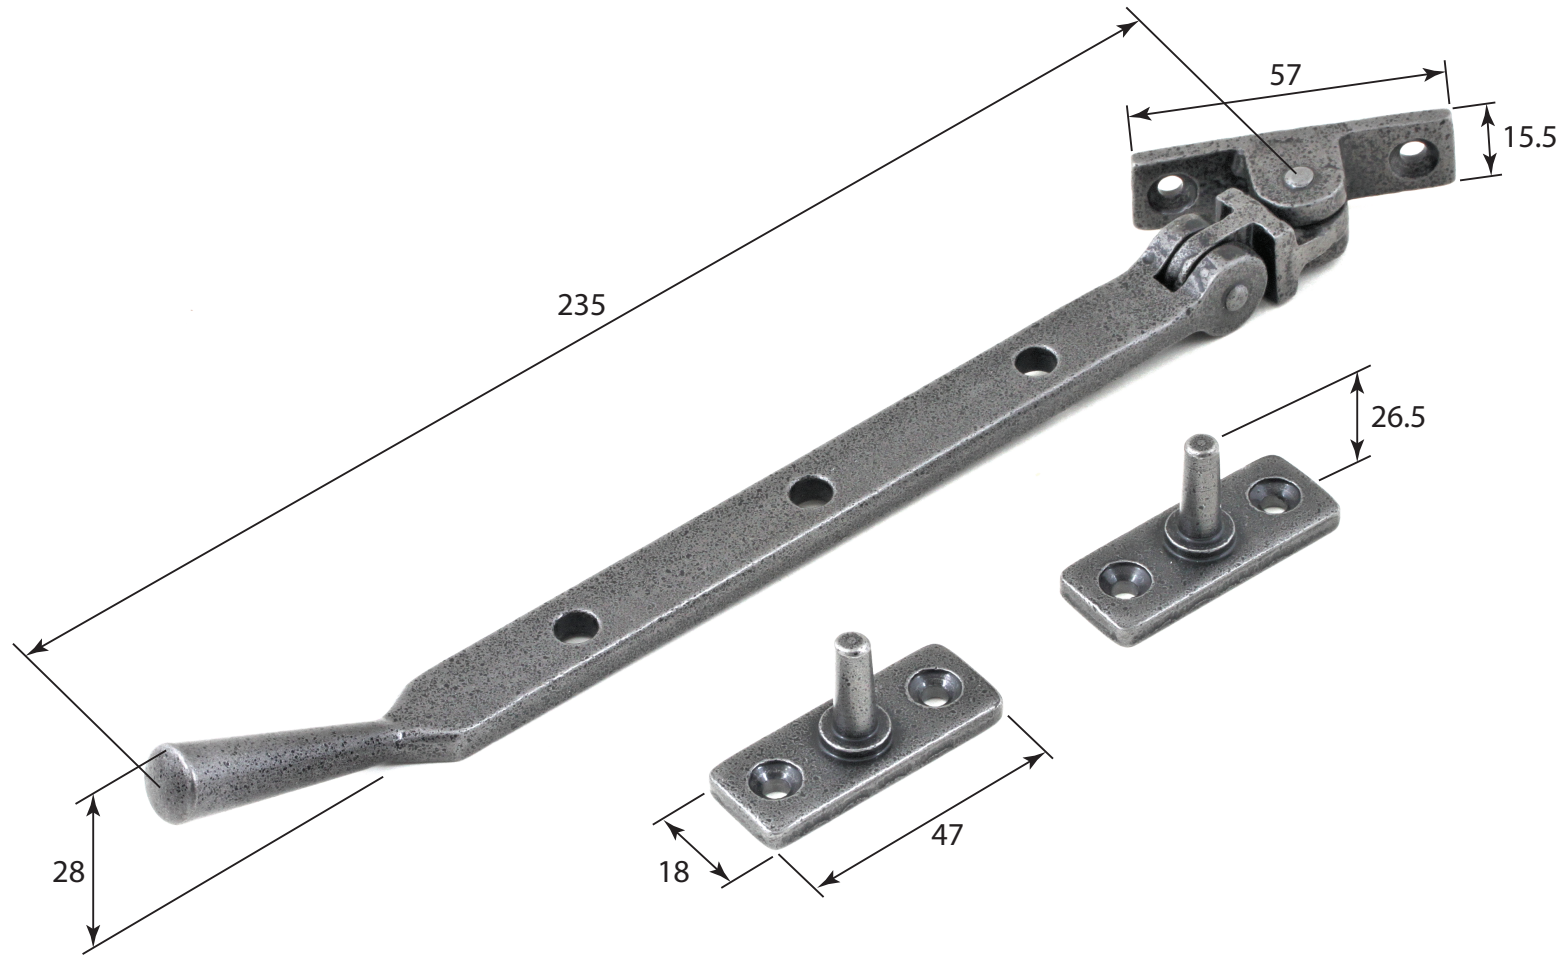

Stonebridge 8"
Casement Stay

ALL DIMENSIONS IN
MM UNLESS STATED

THE CONTENTS OF THIS DRAWING ARE COPYRIGHT AND SHOULD NOT
BE REPRODUCED WITHOUT THE PERMISSION OF DJH GROUP LTD

| | | | | | QTY |
|--------------|-------------|--------------------------------------------------------------------|------------------------------------------------|-----------------------------------------------------------------------|------------------|
| | | FOR ACTUAL COLOUR REFER TO MAIN WEB PAGE FOR THIS ITEM. | DESCRIPTION | | DRG. |
| | | | Stonebridge 8" Window Casement Stay (Padstow). | | DATE |
| 1 | 29/10/18 | COLOUR HERE FOR DIMENSION | LT REF. | H:\Finess & Stonebridge Handle Hardware/Stonebridge-CAD/ Dim Dwgs/pdf | SCALE |
| ISSUE | DATE | PURPOSES ONLY. | MATL. | Forged Steel (flat black & satin steel) | CODE |
| | | | | | 8" Casement Stay |