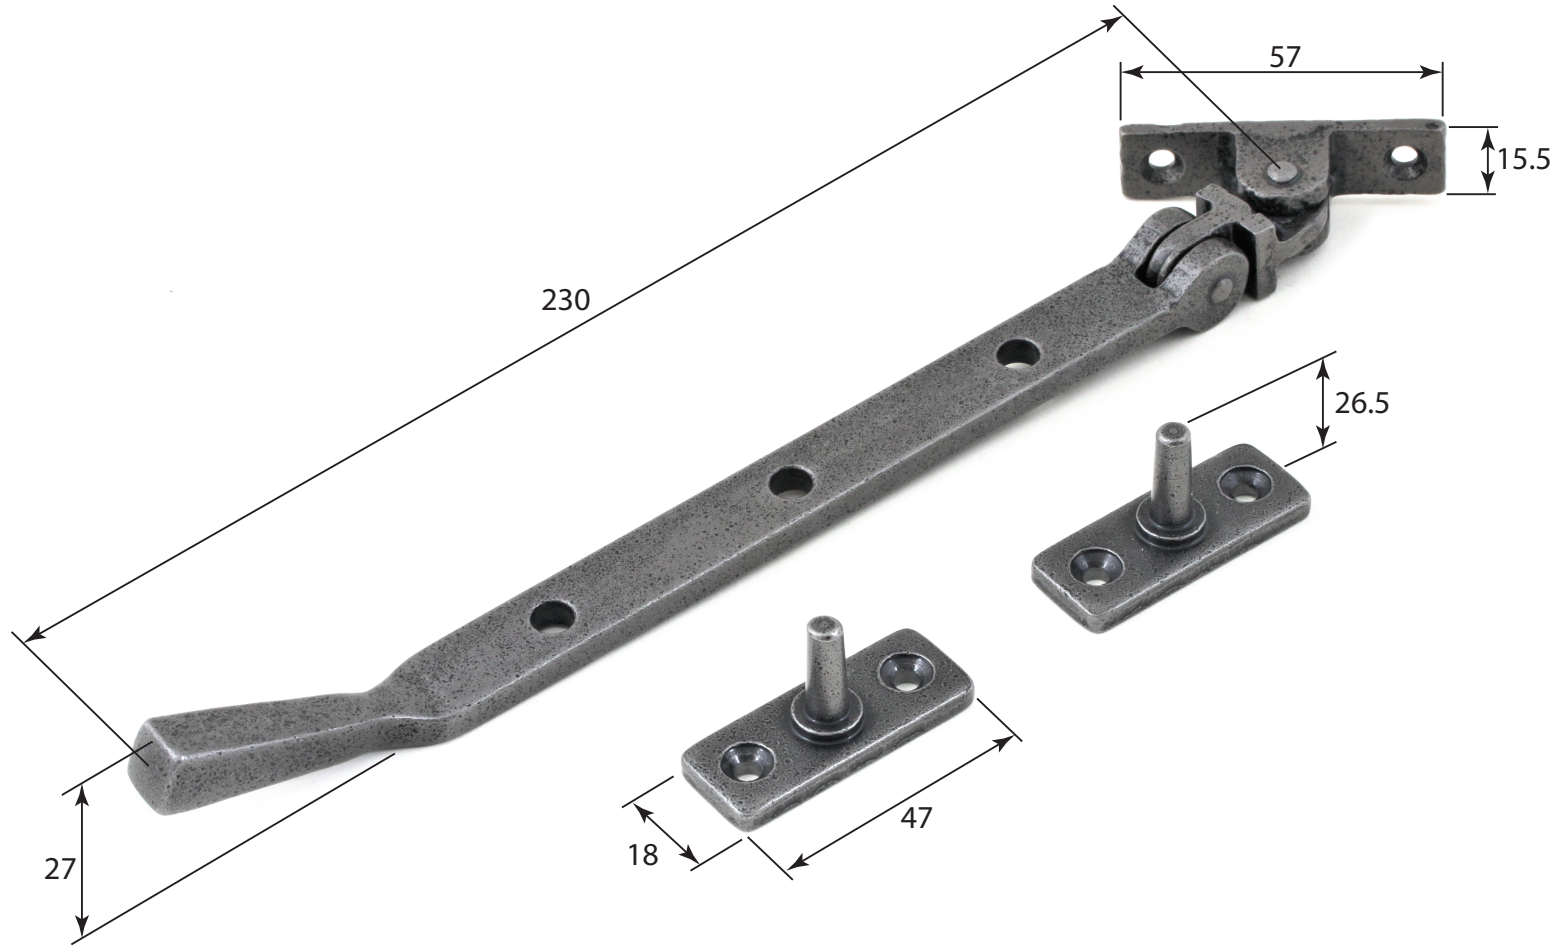

Stonebridge 8"

Casement Stay

**ALL DIMENSIONS IN  
MM UNLESS STATED**

THE CONTENTS OF THIS DRAWING ARE COPYRIGHT AND SHOULD NOT  
BE REPRODUCED WITHOUT THE PERMISSION OF DJH GROUP LTD

					QTY
		<b>FOR ACTUAL COLOUR REFER TO MAIN WEB PAGE FOR THIS ITEM.</b>	<b>DESCRIPTION</b>		DRG.
			Stonebridge 8" Window Casement Stay (Arundel).		DATE
1	29/10/18	<b>COLOUR HERE FOR DIMENSION PURPOSES ONLY.</b>	<b>LT REF.</b>	H:\Finess & Stonebridge Handle Hardware/Stonebridge-CAD/ Dim Dwgs/.pdf	SCALE
<b>ISSUE</b>	<b>DATE</b>		<b>MATL.</b>	Forged Steel (flat black & satin steel)	<b>CODE</b>
					8" Casement Stay