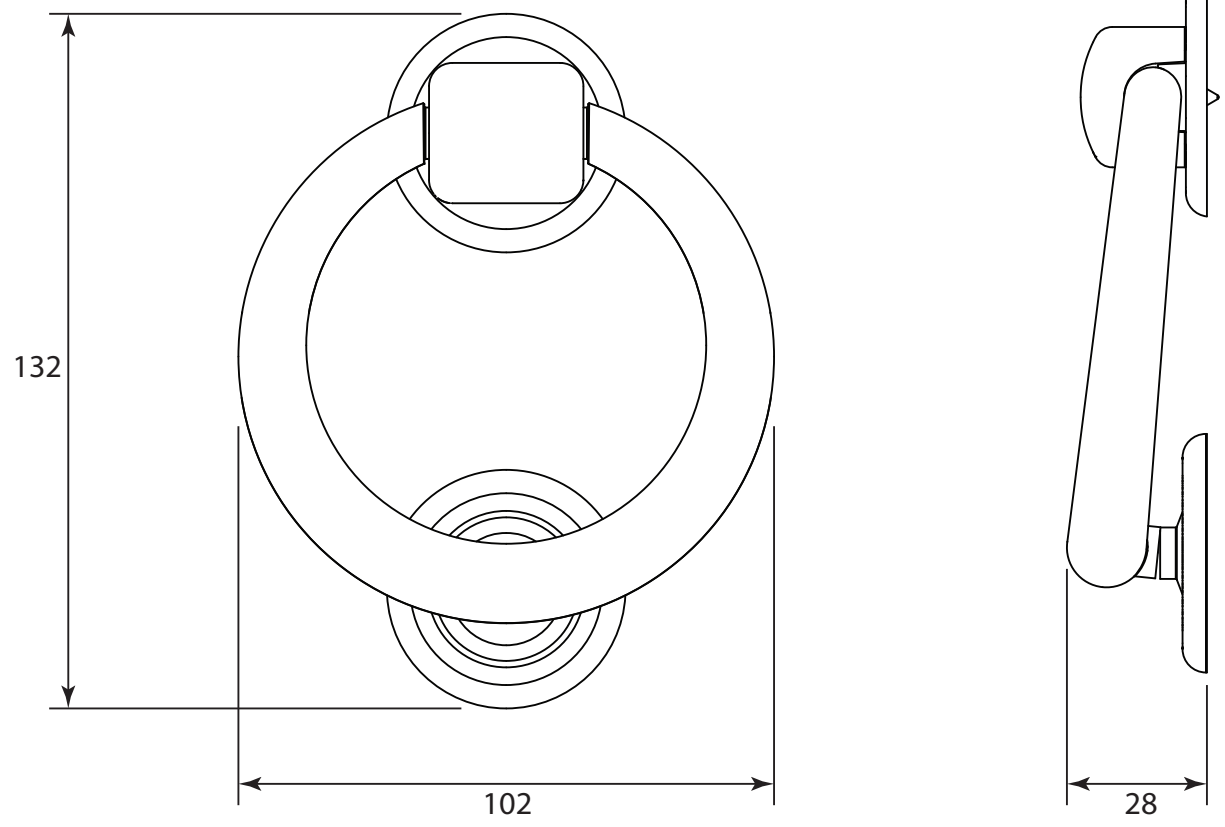

Stonebridge Door Knocker

ALL DIMENSIONS IN MM UNLESS STATED

THE CONTENTS OF THIS DRAWING ARE COPYRIGHT AND SHOULD NOT BE REPRODUCED WITHOUT THE PERMISSION OF DJH GROUP LTD

					QTY	
		FOR ACTUAL COLOUR REFER TO MAIN WEB PAGE FOR THIS ITEM.	DESCRIPTION		DRG.	D. Urwin
			Stonebridge Door Knocker.		DATE	03/10/18
1	03/10/18	COLOUR HERE FOR DIMENSION	LT REF.	H:\Finess & Stonebridge Handle Hardware\Stonebridge-CAD\ Dim Dwgs/.pdf	SCALE	N/A
ISSUE	DATE	PURPOSES ONLY.	MATL.	Forged Steel (flat black & satin steel)	CODE	Door Knocker